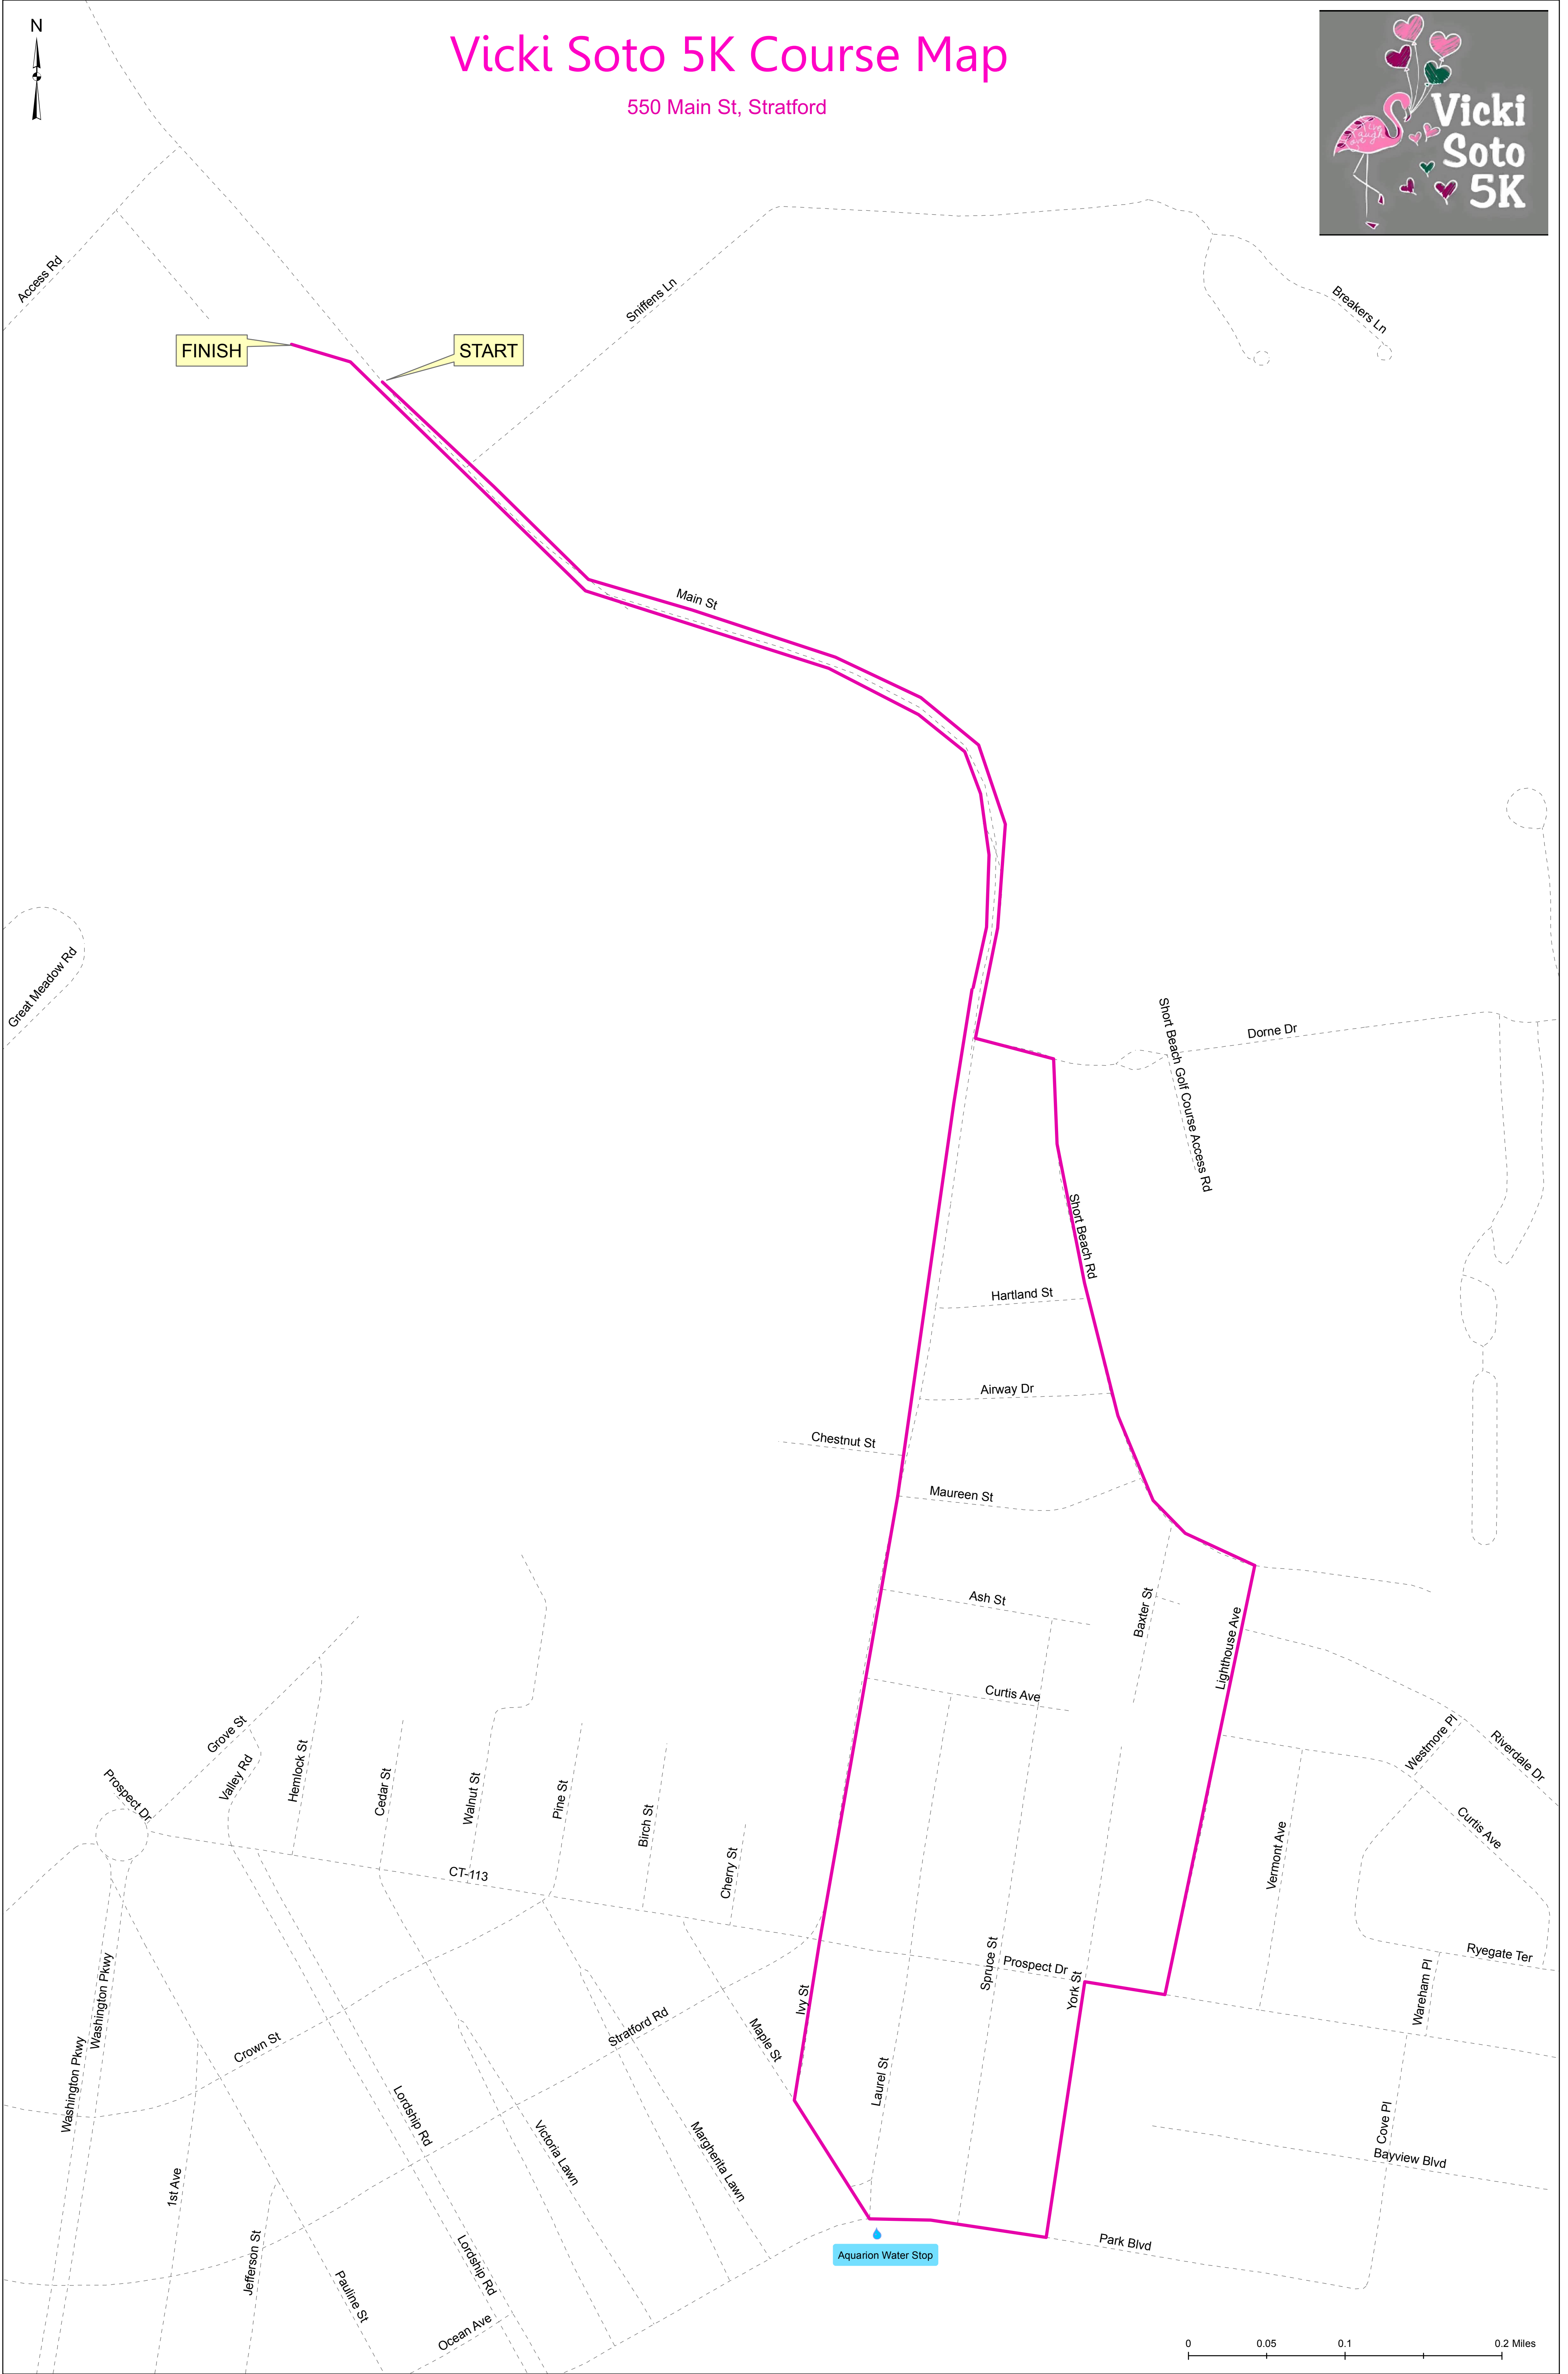

Vicki Soto 5K Course Map

550 Main St, Stratford

FINISH

START

Aquarion Water Stop